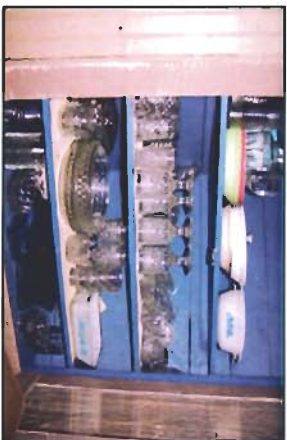

Contact Will O. Sanders, Auctioneer - 931-296-2766
Personal Property

TERMS: Cash or good check day of sale. **THIS IS ONE OF THE LARGEST COLLECTIONS OF ANTIQUES TO BE AUCTIONED IN HUMPHREYS COUNTY IN SEVERAL YEARS!** Sonny & Linda Adams are selling their home & have no further use for these items. For a colored brochure or more information, please contact Will O. Sanders, Auctioneer at (931) 296-2766 or toll free at (877) 496-2766. For pictures, please see our website: www.bcollier-realty-auction.com

Items: Cash or good check day of sale. **THIS IS ONE OF THE LARGEST COLLECTIONS OF ANTIQUES TO BE AUCTIONED IN HUMPHREYS COUNTY IN SEVERAL YEARS!** Sonny & Linda Adams are selling their home & have no further use for these items. For a colored brochure or more information, please contact Will O. Sanders, Auctioneer at (931) 296-2766 or toll free at (877) 496-2766. For pictures, please see our website: www.bcollier-realty-auction.com